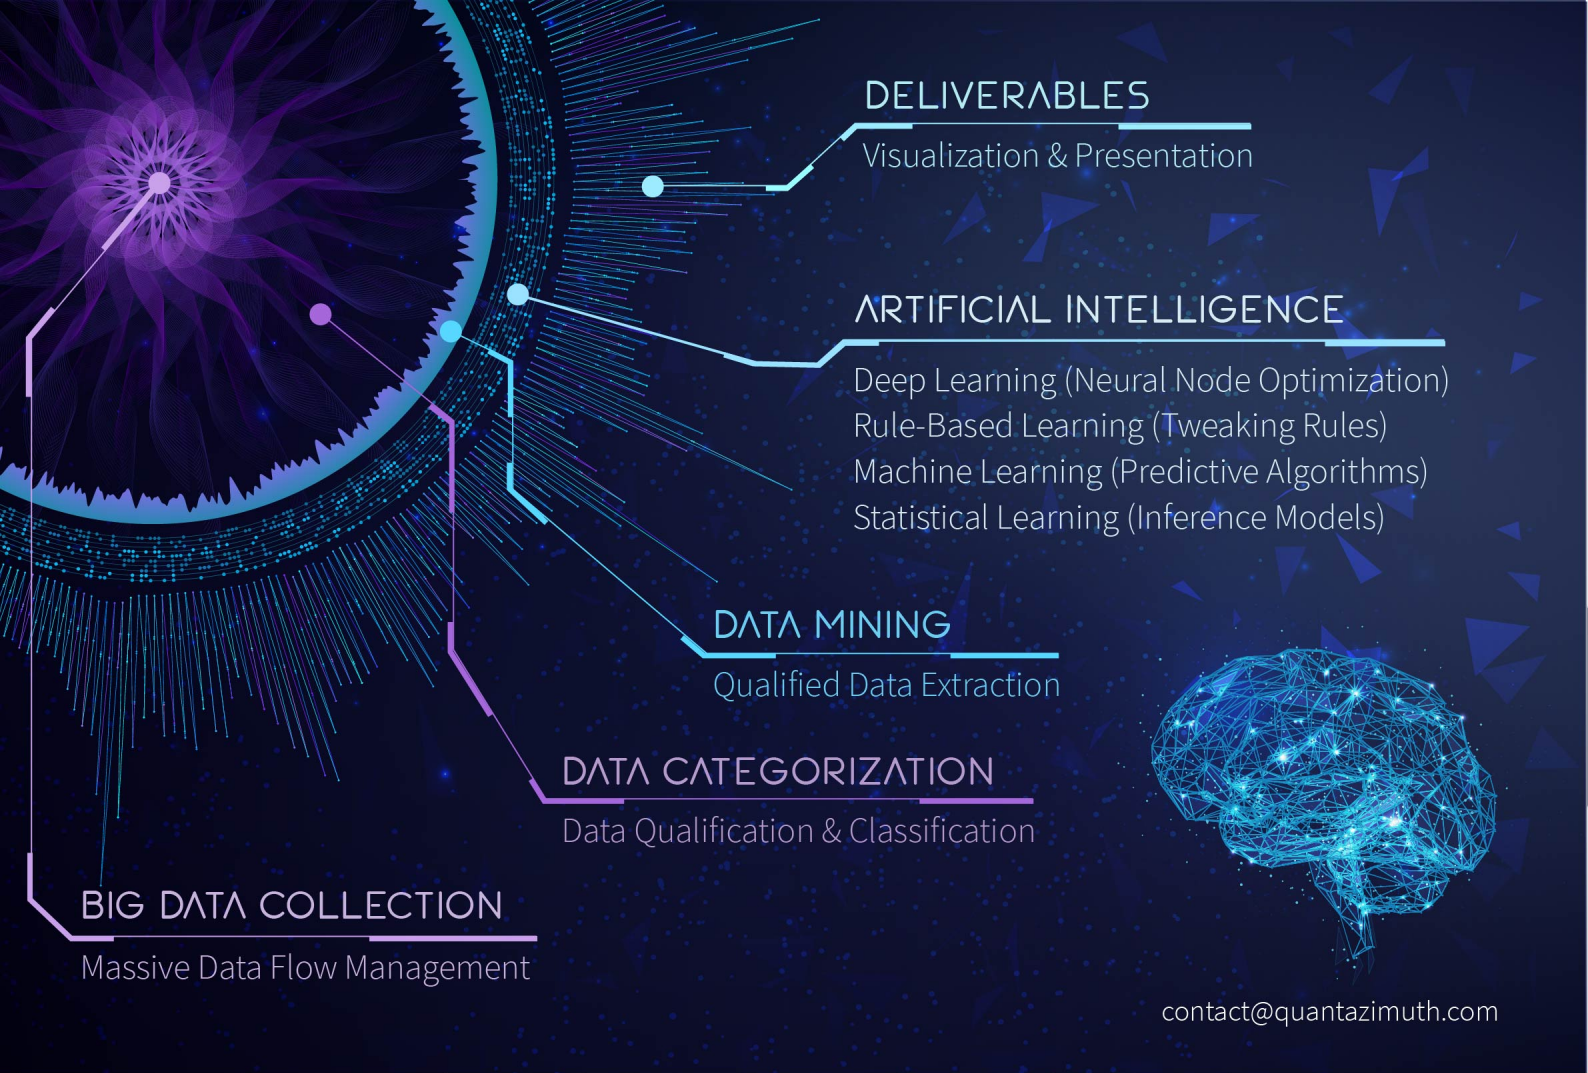

CYBER INTELLIGENCE PLATFORM

Traditional Artificial Intelligence solutions require customers to adapt their tools to integrate with rigid and inflexible stand-alone engines. Quant Azimuth offers a more robust solution by adapting A.I. capabilities to any strategic or national security requirement. Our fully customizable solution uncovers data intelligence using the most advanced A.I. methodologies.